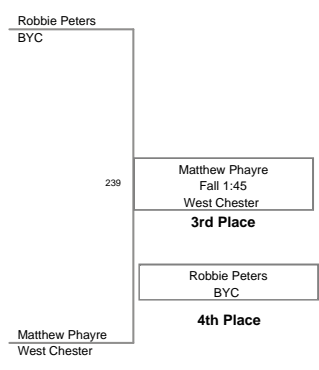

**Kingsway Regional
Midget**

58 Lbs

**Kingsway Regional
Midget**

63 Lbs

Kingsway Regional
Midget

68 Lbs

**Kingsway Regional
Midget**

73 Lbs

Kingsway Regional
Midget

78 Lbs

Kingsway Regional
Midget

84 Lbs

**Kingsway Regional
Midget**

91 Lbs

**Kingsway Regional
Midget**

98 Lbs