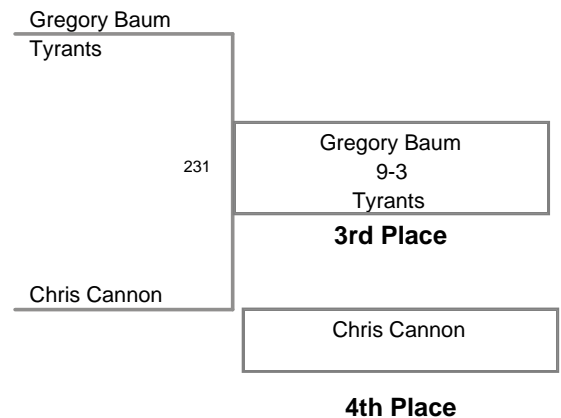

John Urban <i>WHC Warhawks</i>	187	John Urban
Brett Peiffer <i>West Deptford</i>		5-1

John Urban
WHC Warhawks

Champion

Brett Peiffer
West Deptford

2nd Place

3rd Place

**Kingsway Regional
Midget**

53 Lbs

**Kingsway Regional
Midget**

58 Lbs

**Kingsway Regional
Midget**

63 Lbs

Kingsway Regional
Midget

68 Lbs

**Kingsway Regional
Midget**

73 Lbs