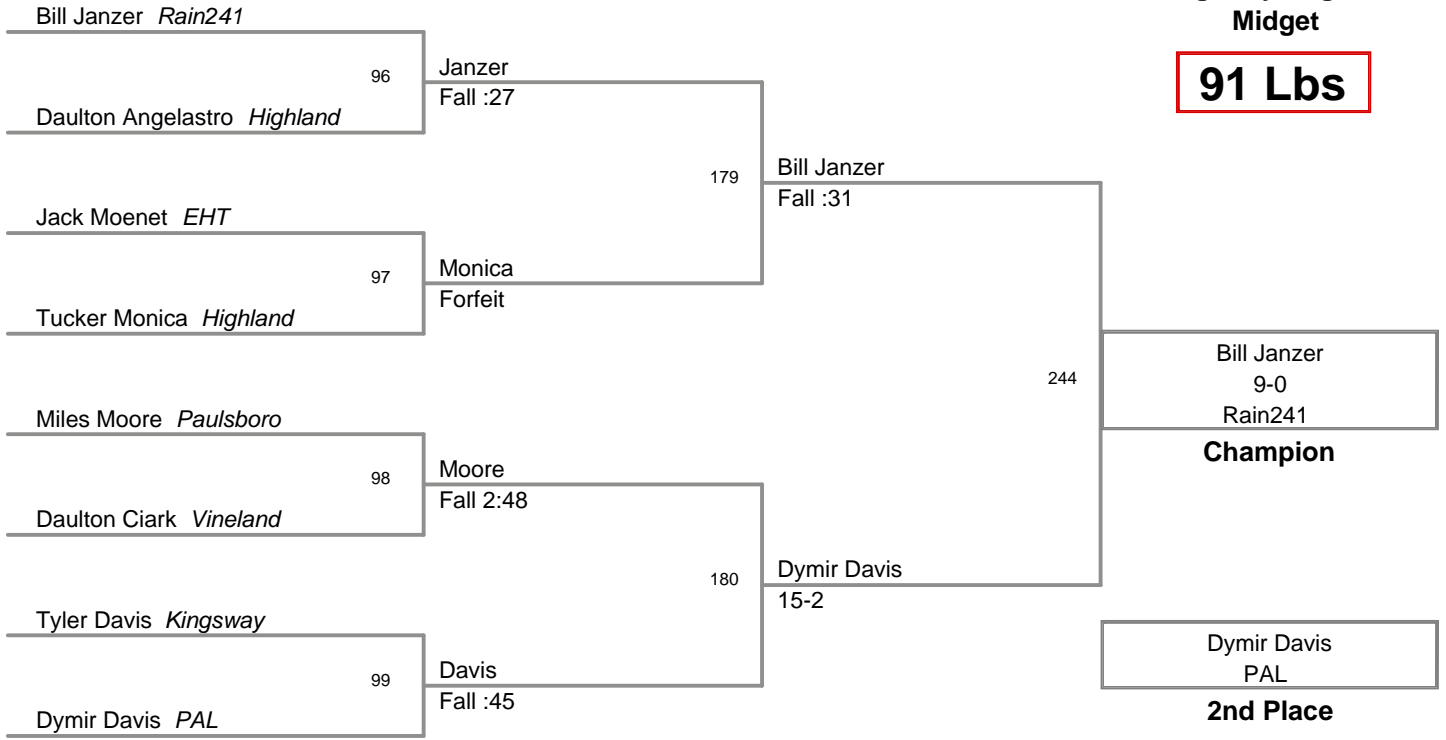

Kingsway Regional
Midget

78 Lbs

Kingsway Regional
Midget

84 Lbs

**Kingsway Regional
Midget**

91 Lbs

**Kingsway Regional
Midget**

98 Lbs