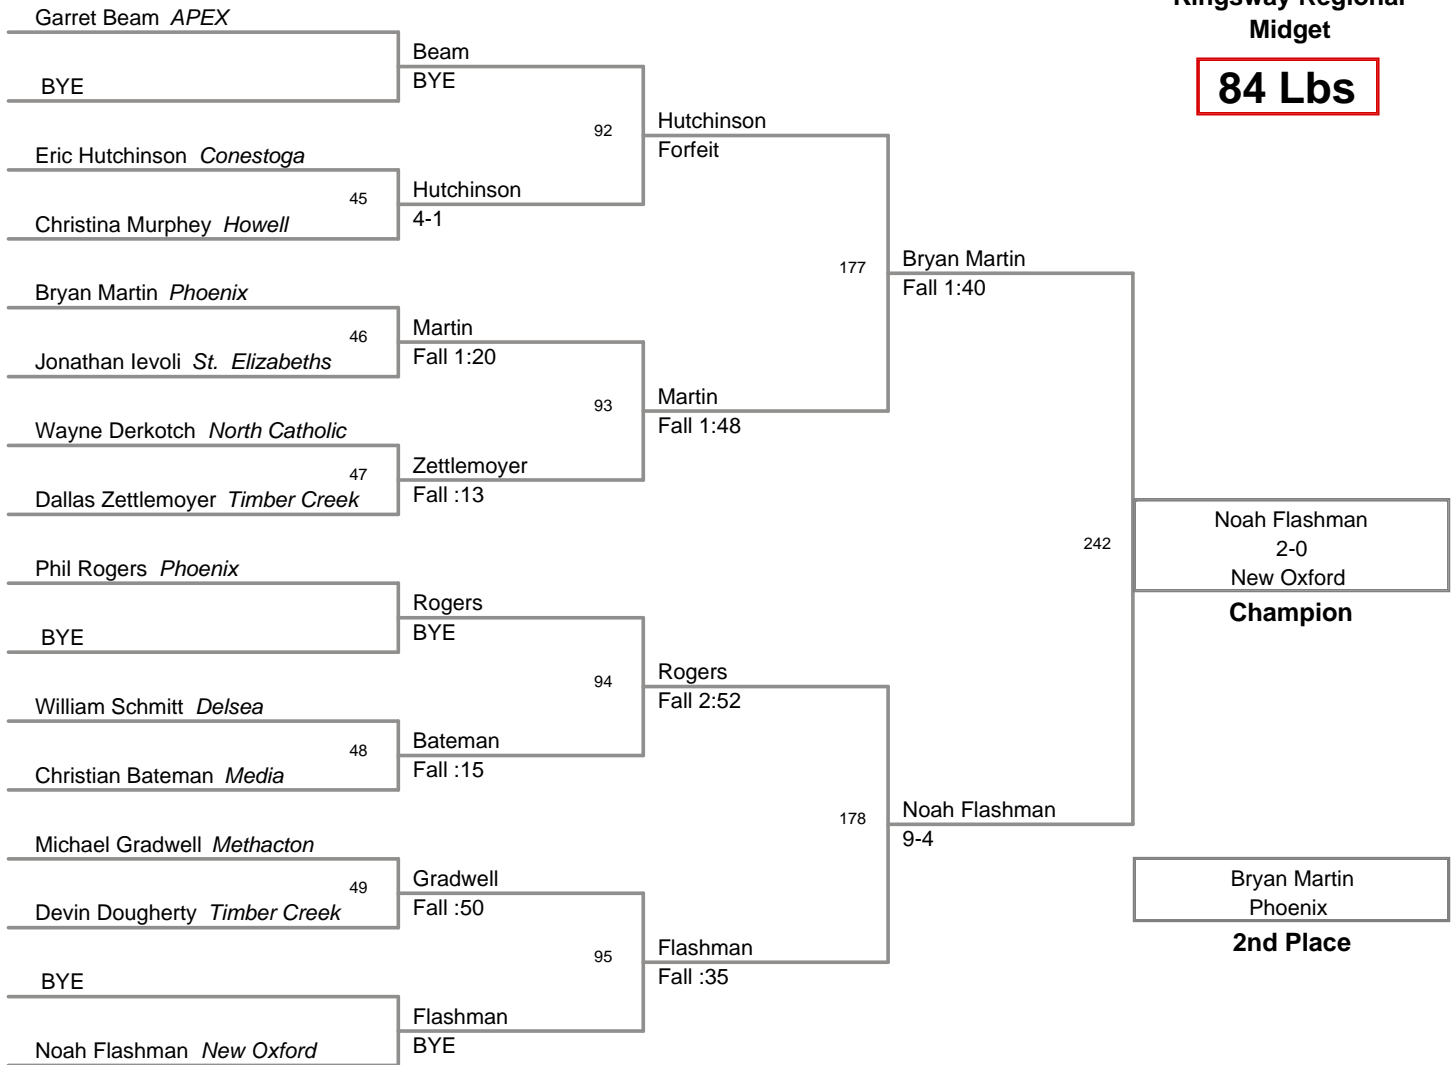

Kingsway Regional
Midget

84 Lbs