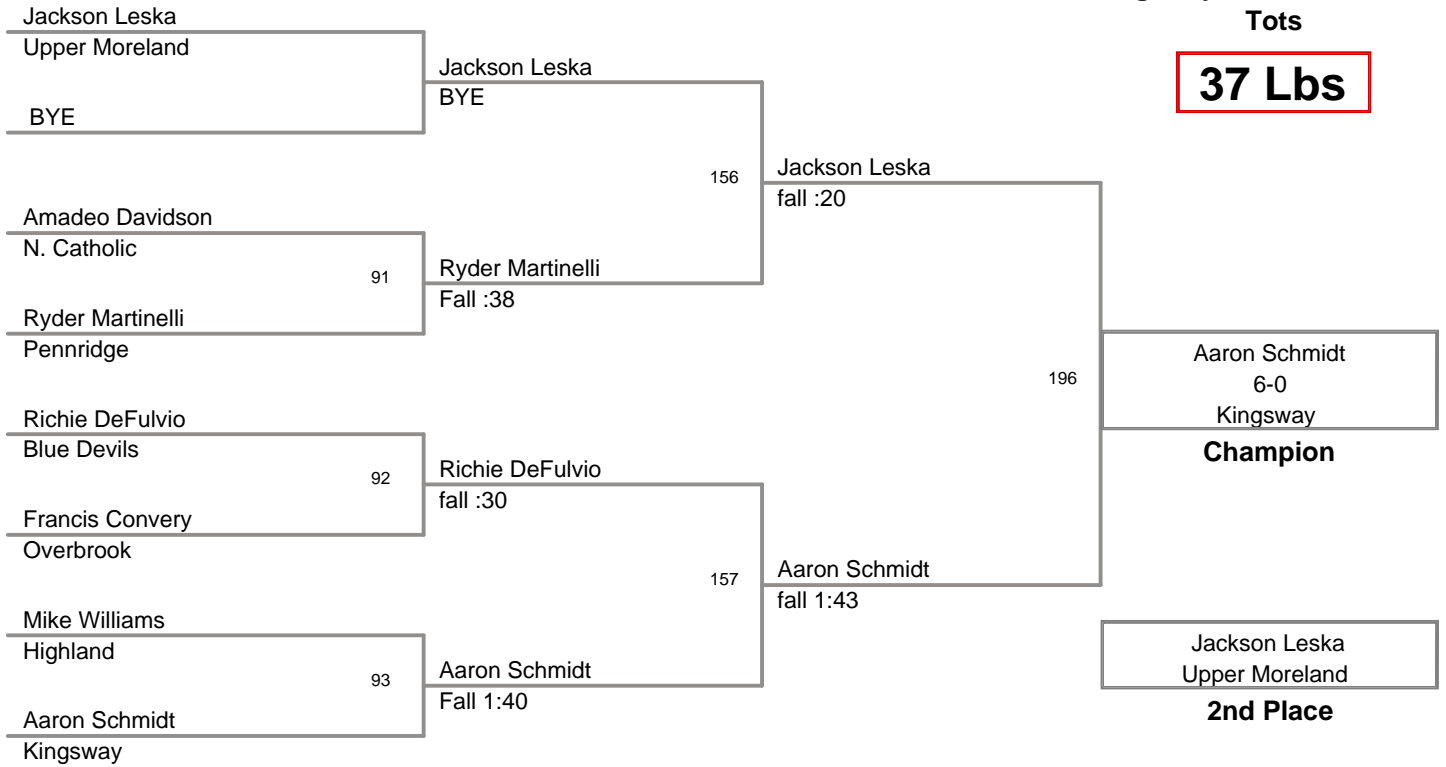

Cohin Beery
BYC Slammers

Champion

Sean Hornet
Kingsway

2nd Place

Joey Simmons
Ravens

3rd Place

**Kingsway Tots and Bantams
Tots**

37 Lbs