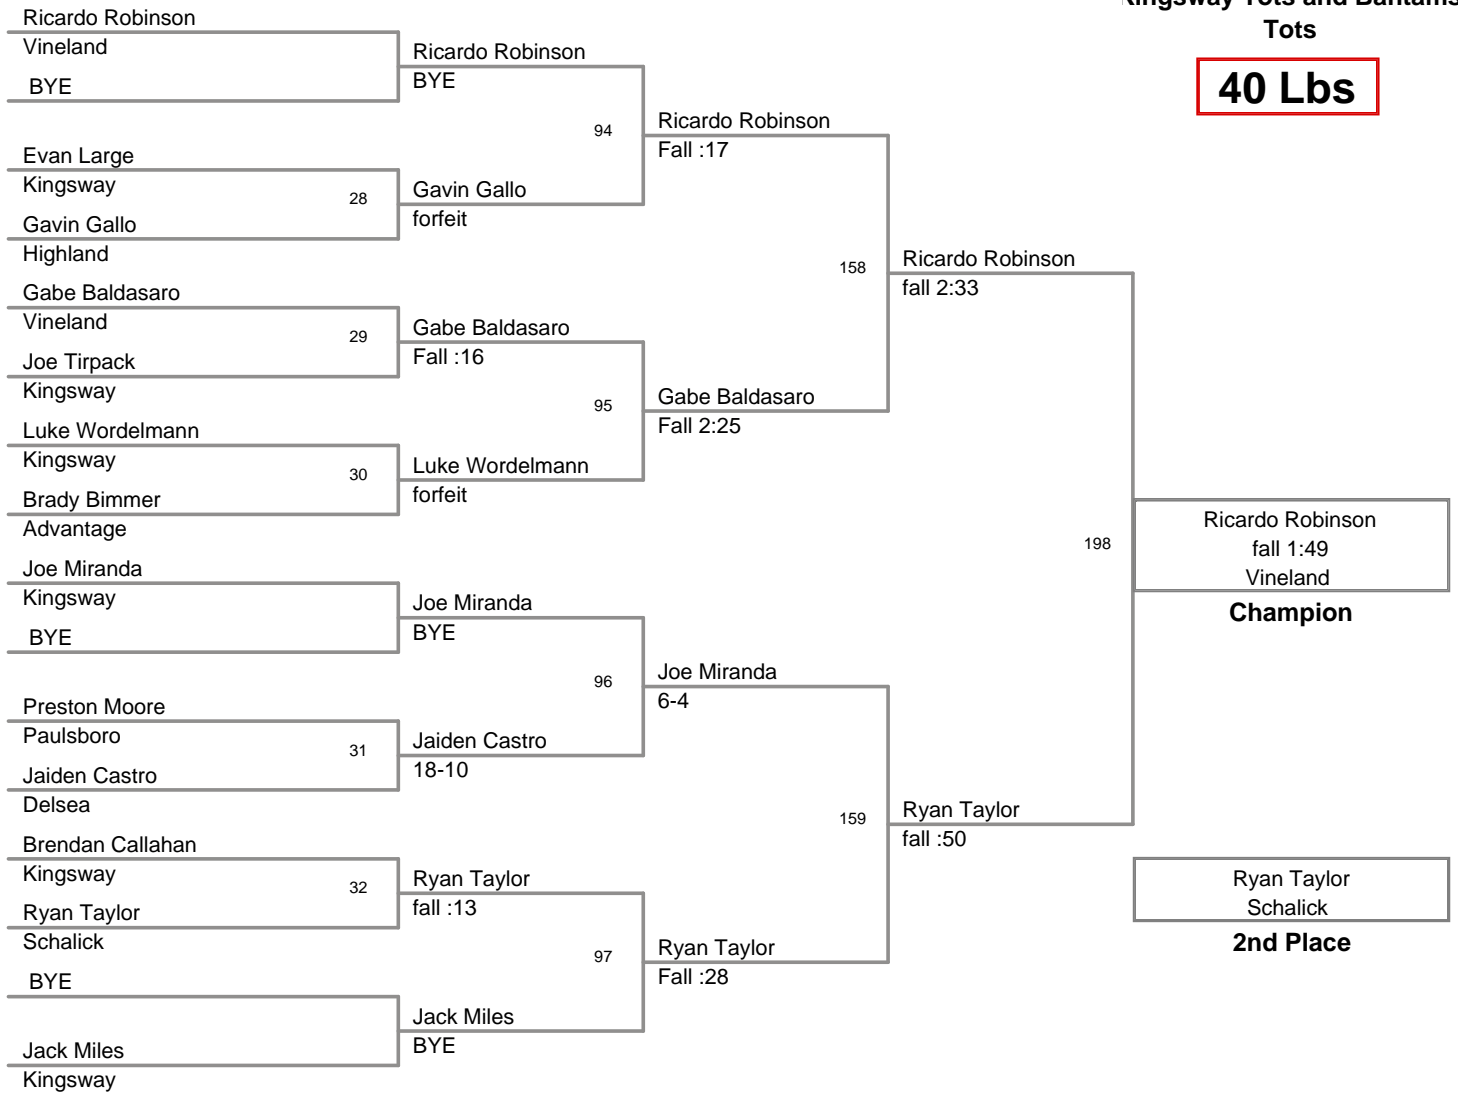

**Kingsway Tots and Bantams
Tots**

40 Lbs

**Kingsway Tots and Bantams
Tots**

44A Lbs

**Kingsway Tots and Bantams
Tots**

44B Lbs

**Kingsway Tots and Bantams
Tots**

49A Lbs