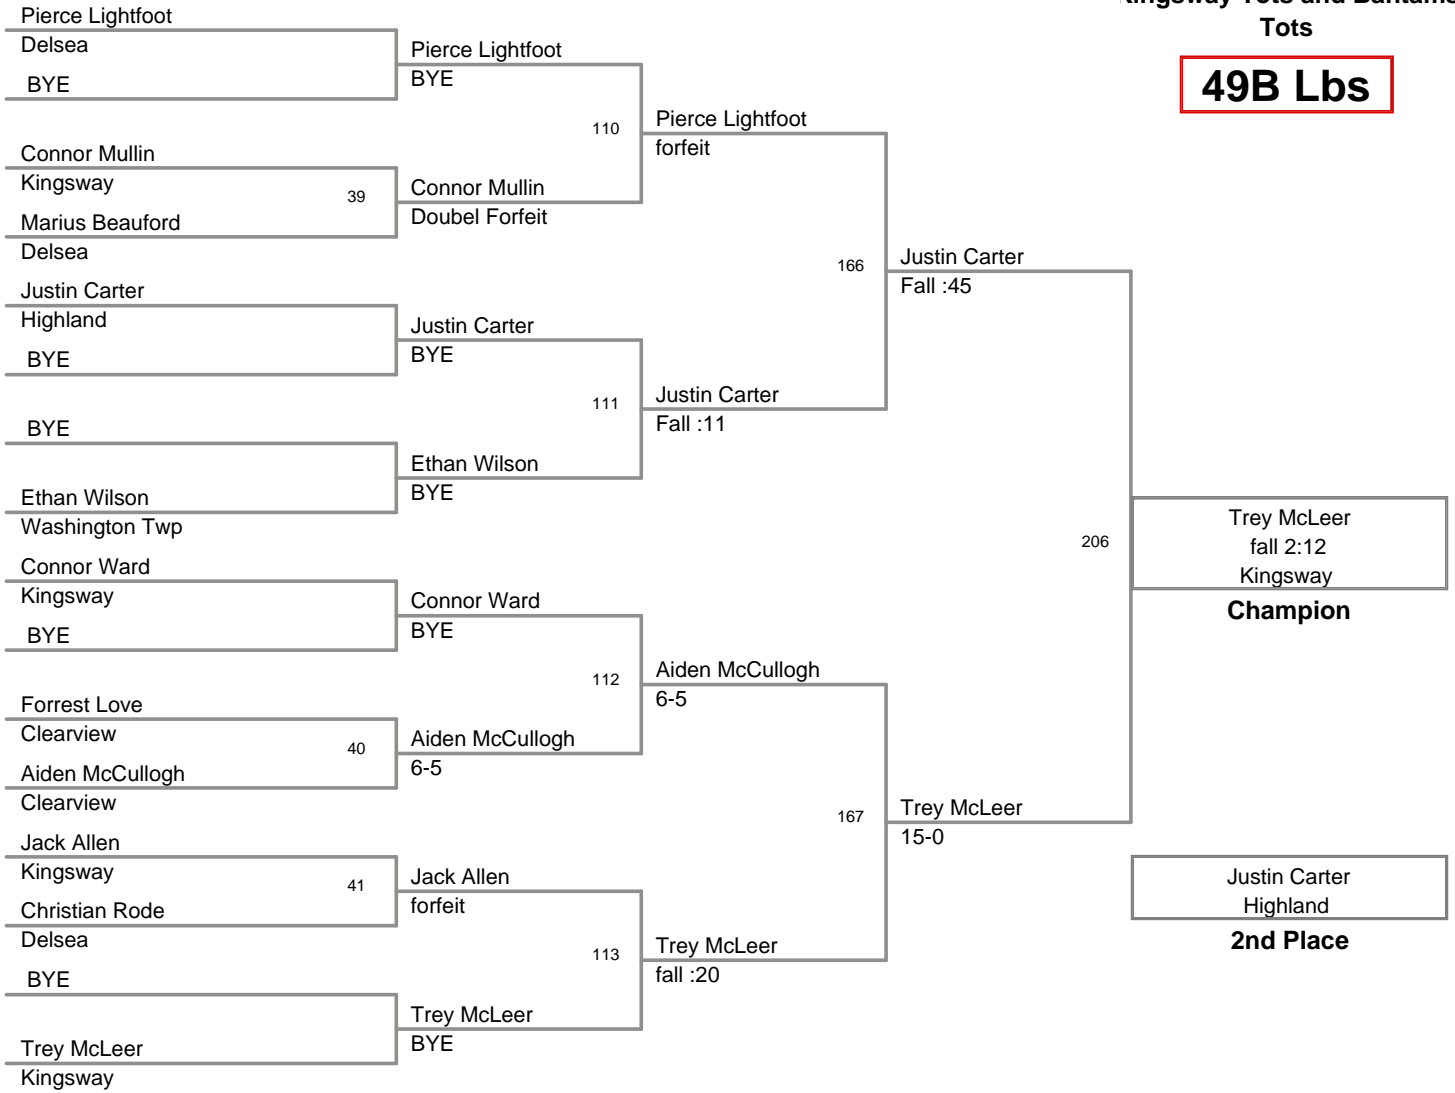

**Kingsway Tots and Bantams
Tots**

49B Lbs