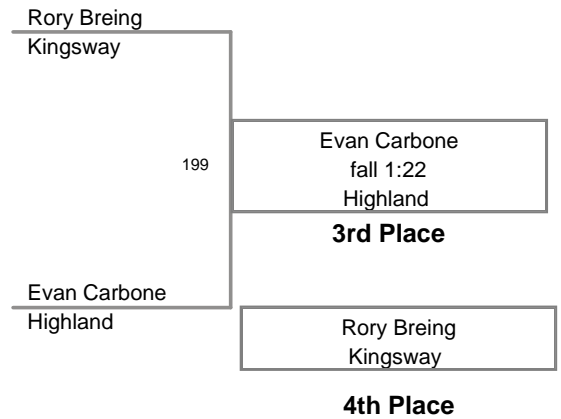

**Kingsway Tots and Bantams
Tots**

44A Lbs