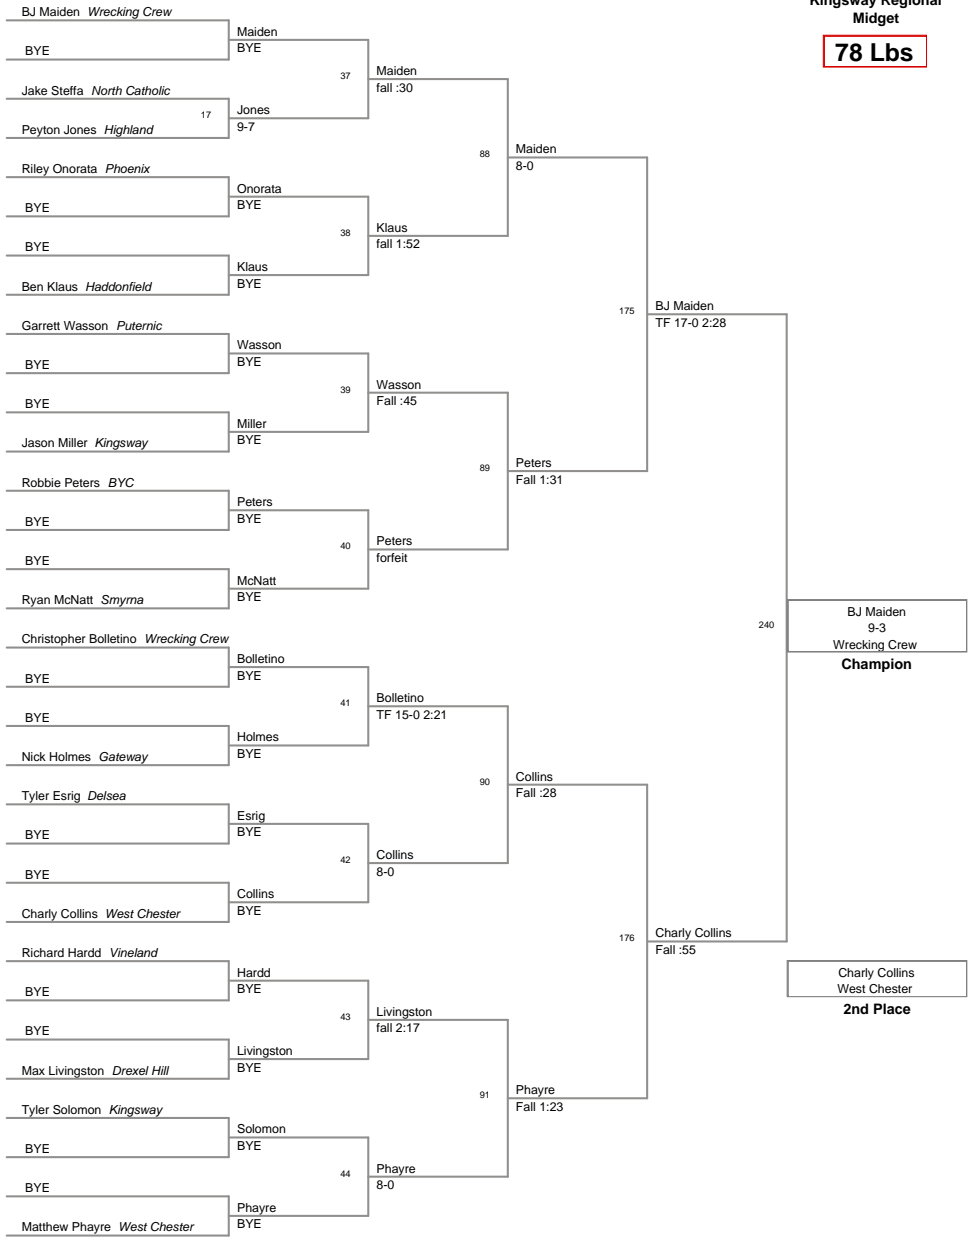

Kingsway Regional
Midget

78 Lbs