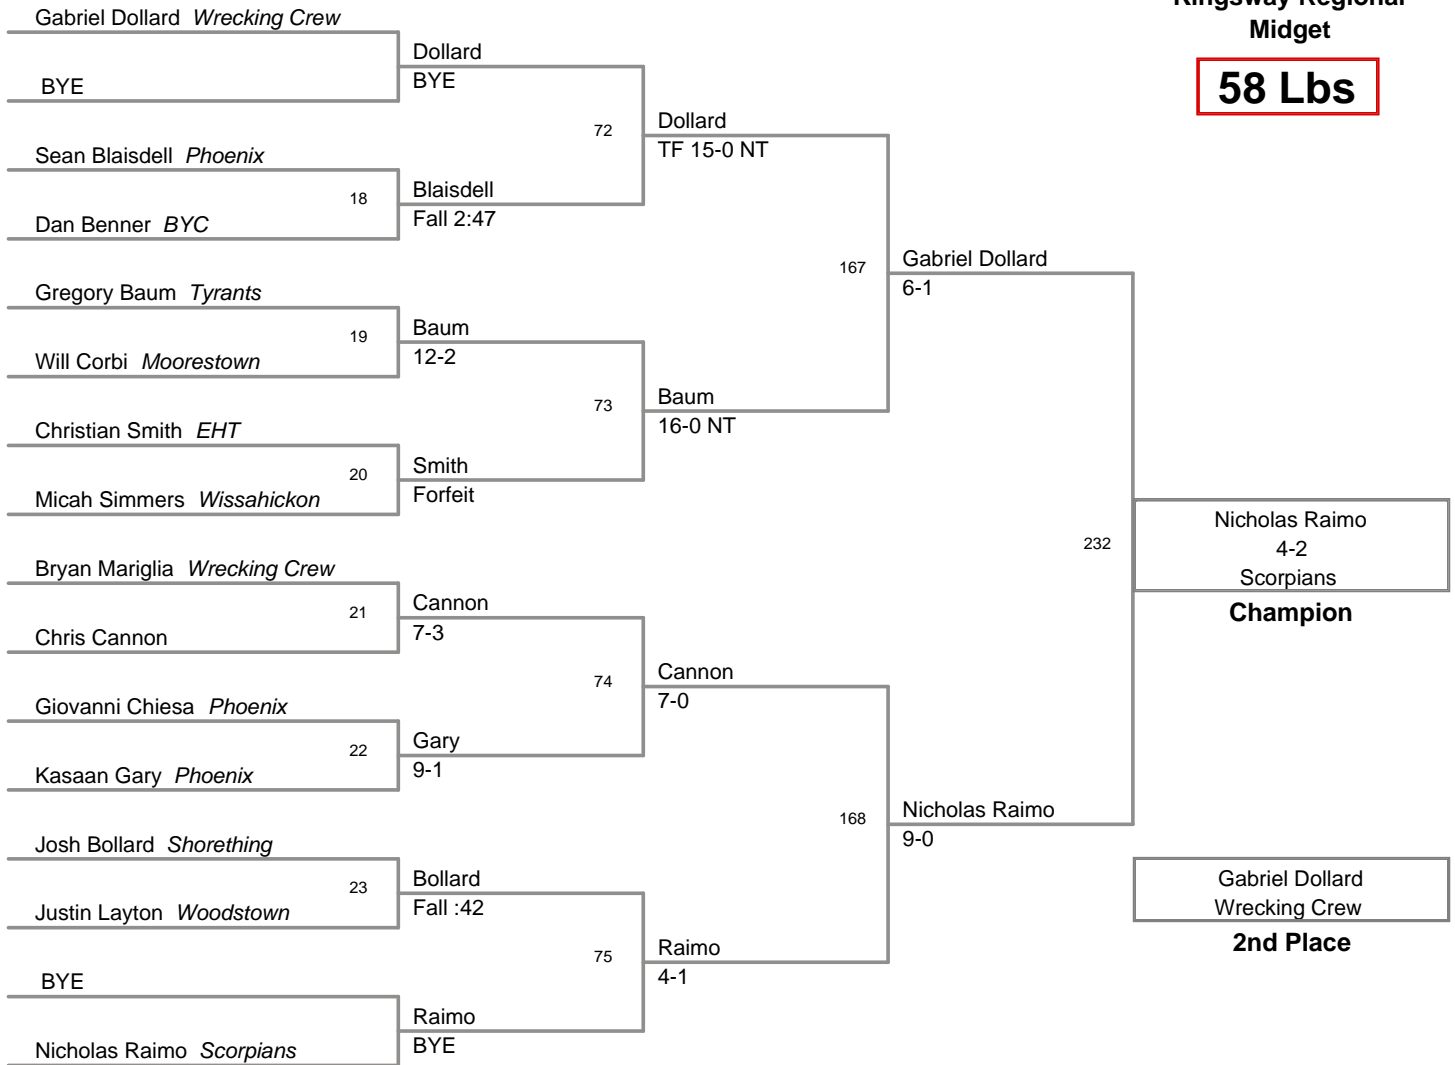

**Kingsway Regional
Midget**

58 Lbs

**Kingsway Regional
Midget**

63 Lbs

Kingsway Regional
Midget

68 Lbs

**Kingsway Regional
Midget**

73 Lbs