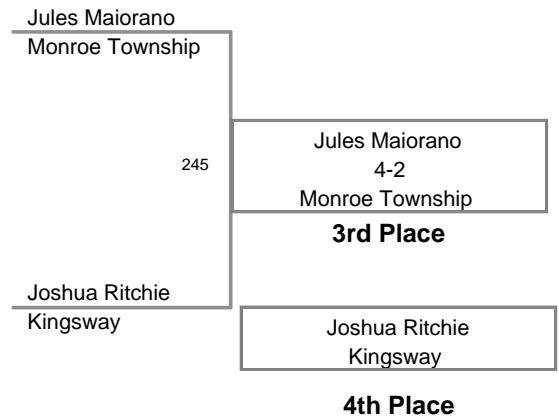

Kingsway Regional
Midget

78 Lbs

Kingsway Regional
Midget

84 Lbs

**Kingsway Regional
Midget**

91 Lbs

**Kingsway Regional
Midget**

98 Lbs

**Kingsway Regional
Midget**

105 Lbs

**Kingsway Regional
Midget**

120 Lbs