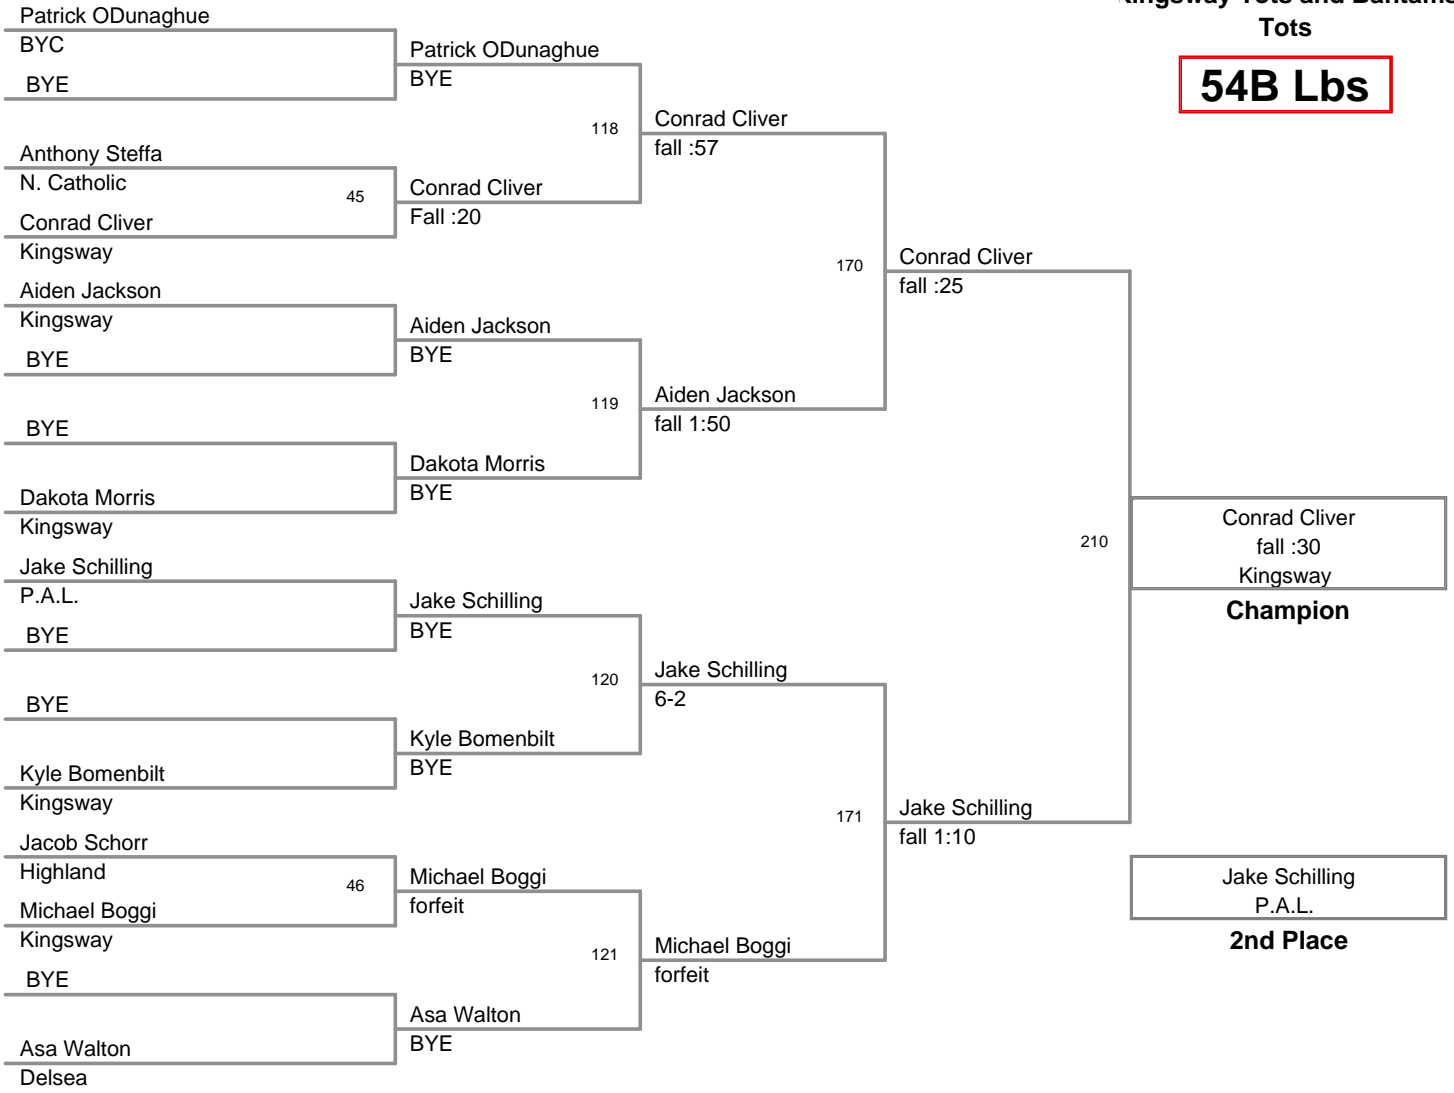

**Kingsway Tots and Bantams
Tots**

49B Lbs

**Kingsway Tots and Bantams
Tots**

54A Lbs

**Kingsway Tots and Bantams
Tots**

54B Lbs

Kingsway Tots and Bantams
Tots

59 Lbs