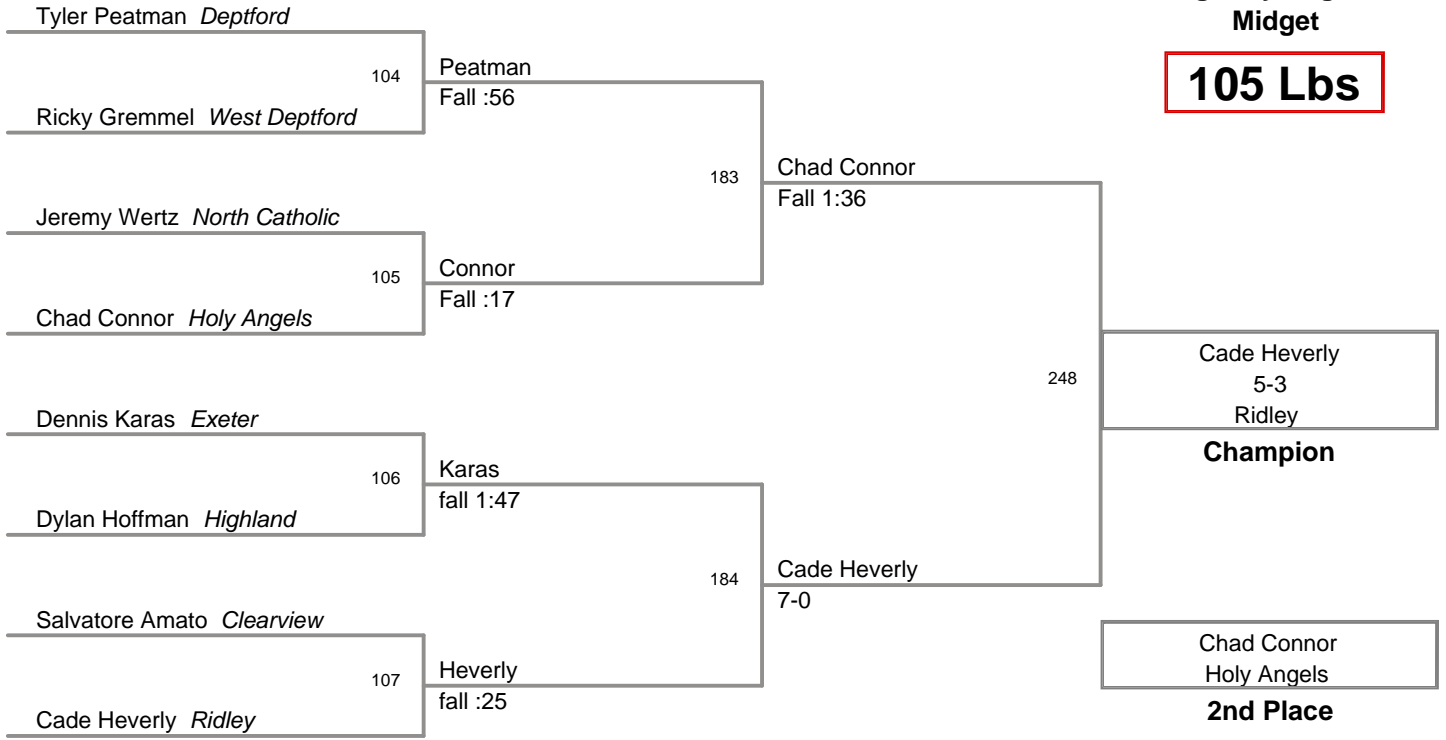

**Kingsway Regional
Midget**

105 Lbs