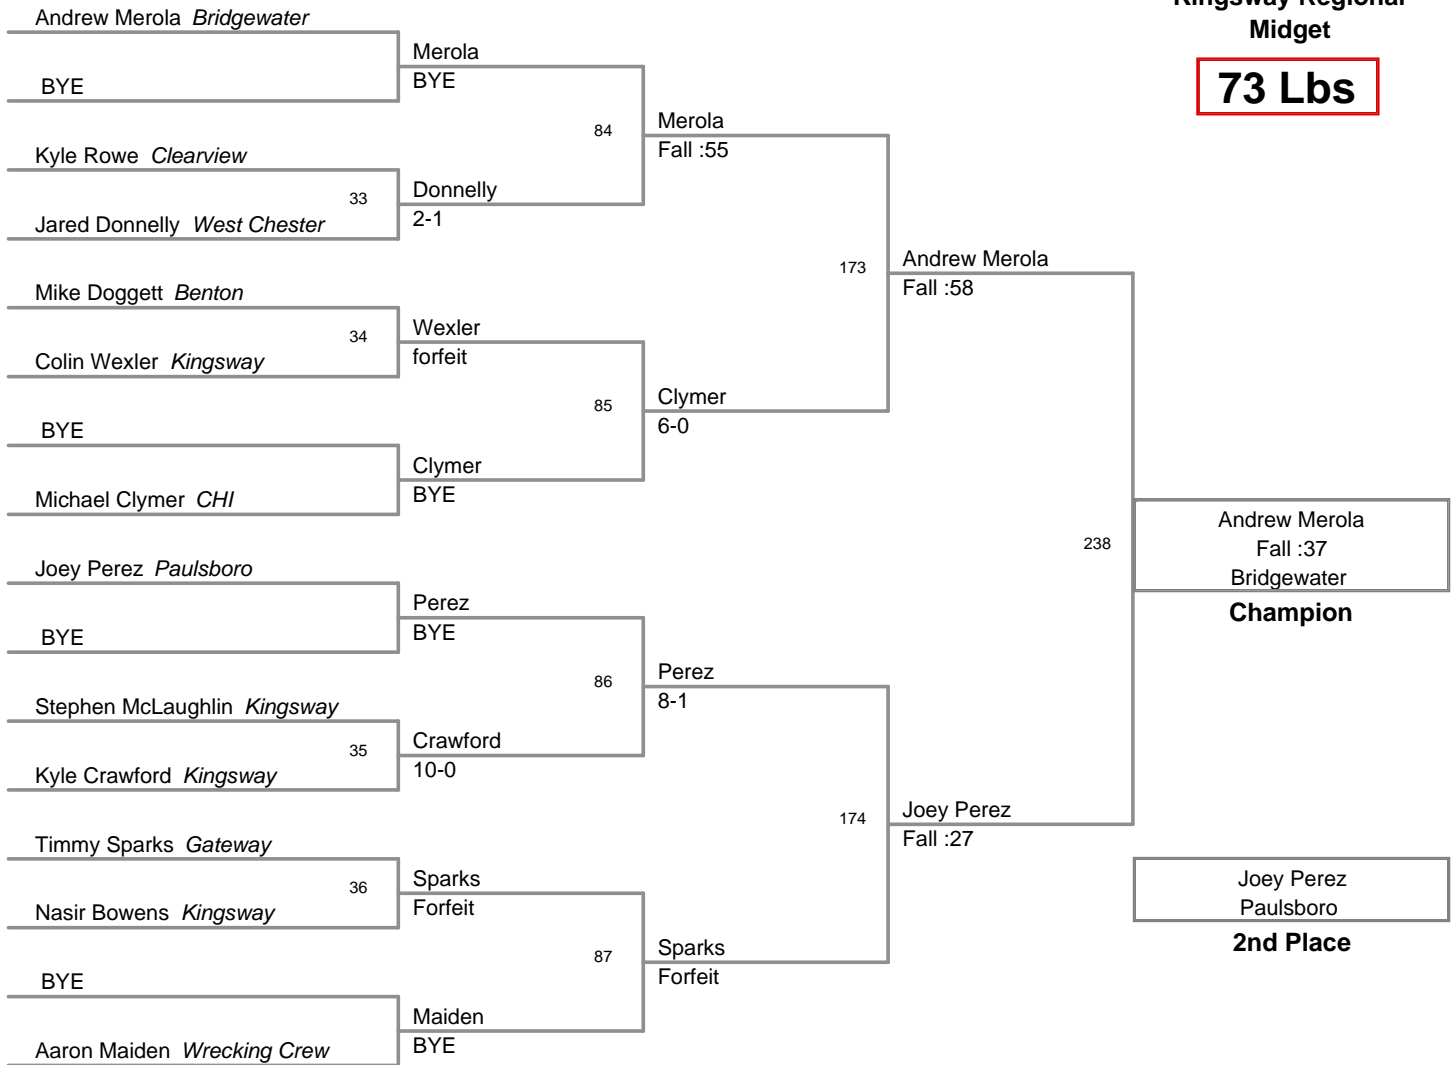

**Kingsway Regional
Midget**

58 Lbs

**Kingsway Regional
Midget**

63 Lbs

Kingsway Regional
Midget

68 Lbs

**Kingsway Regional
Midget**

73 Lbs