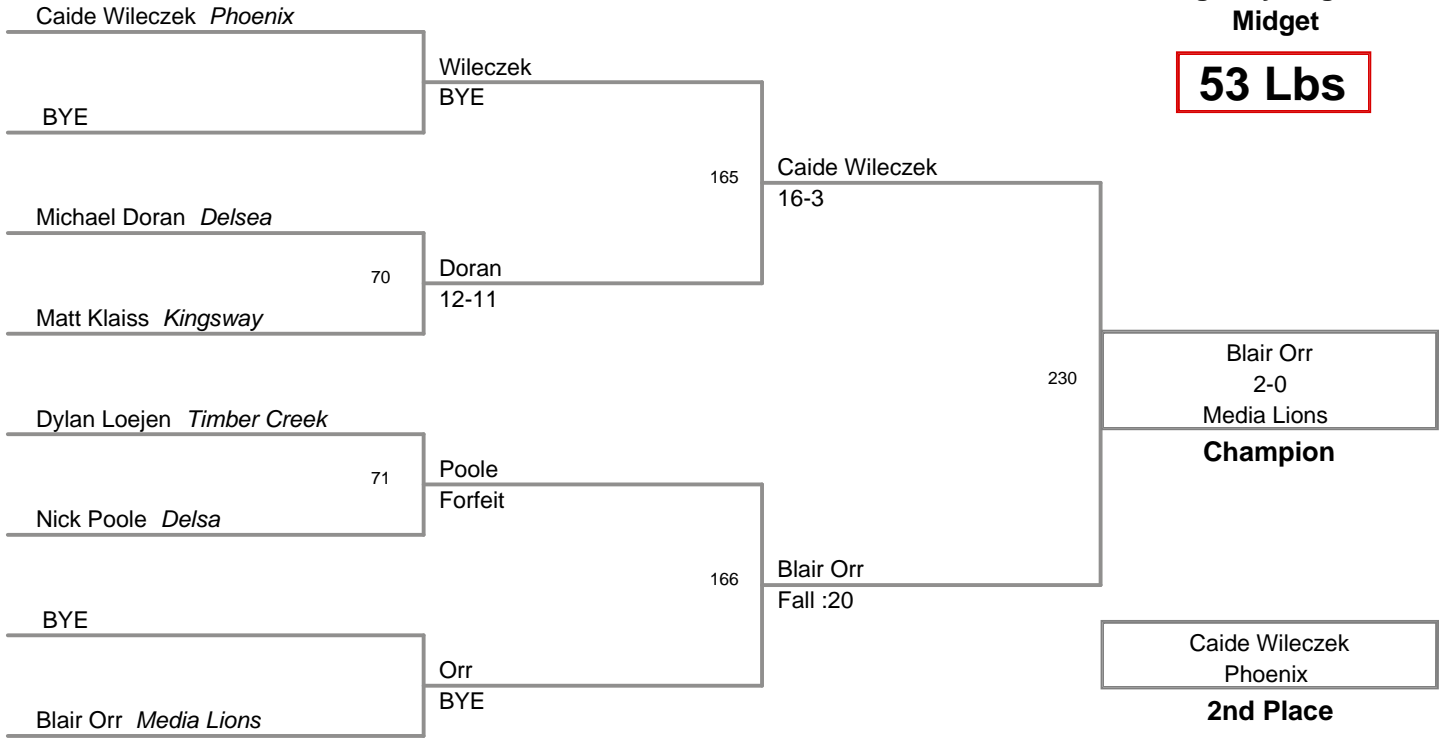

John Urban <i>WHC Warhawks</i>	187	John Urban
Brett Peiffer <i>West Deptford</i>		5-1

John Urban
WHC Warhawks

Champion

Brett Peiffer
West Deptford

2nd Place

3rd Place

**Kingsway Regional
Midget**

53 Lbs