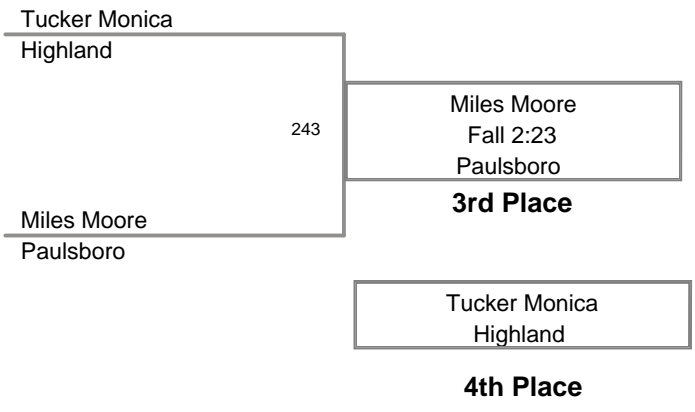

Kingsway Regional
Midget

78 Lbs

Kingsway Regional
Midget

84 Lbs

**Kingsway Regional
Midget**

91 Lbs

**Kingsway Regional
Midget**

98 Lbs

**Kingsway Regional
Midget**

105 Lbs

**Kingsway Regional
Midget**

120 Lbs