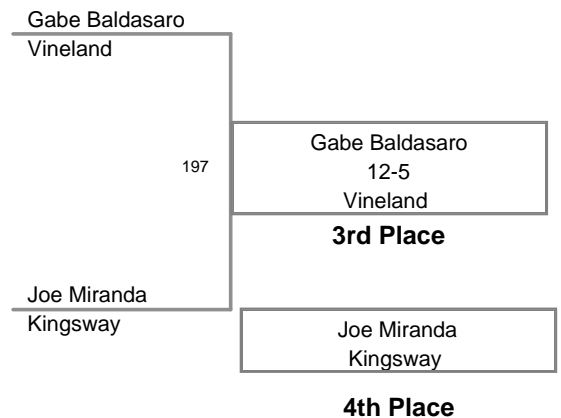

**Kingsway Tots and Bantams
Tots**

40 Lbs