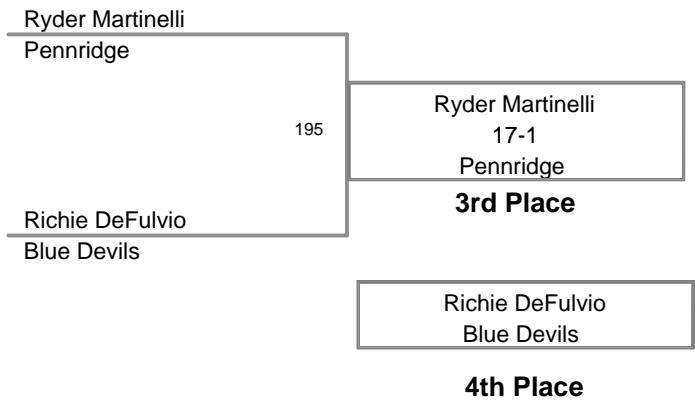

Cohin Beery
BYC Slammers

Champion

Sean Hornet
Kingsway

2nd Place

Joey Simmons
Ravens

3rd Place

**Kingsway Tots and Bantams
Tots**

37 Lbs