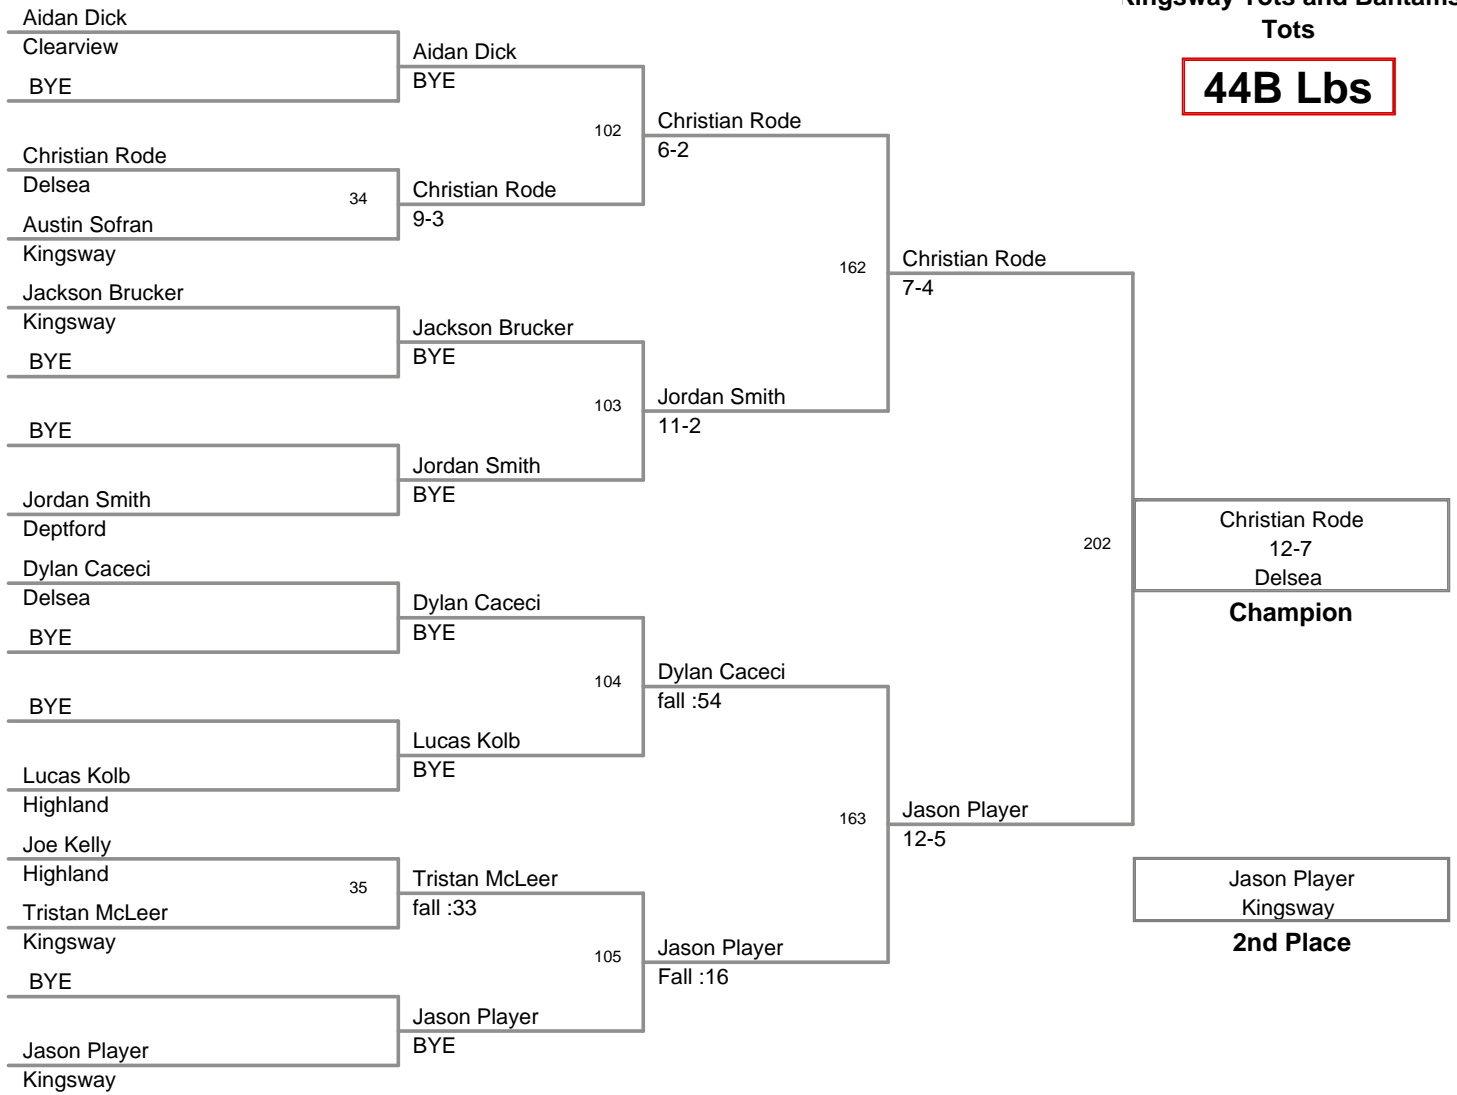

**Kingsway Tots and Bantams
Tots**

40 Lbs

**Kingsway Tots and Bantams
Tots**

44A Lbs

**Kingsway Tots and Bantams
Tots**

44B Lbs

**Kingsway Tots and Bantams
Tots**

49A Lbs