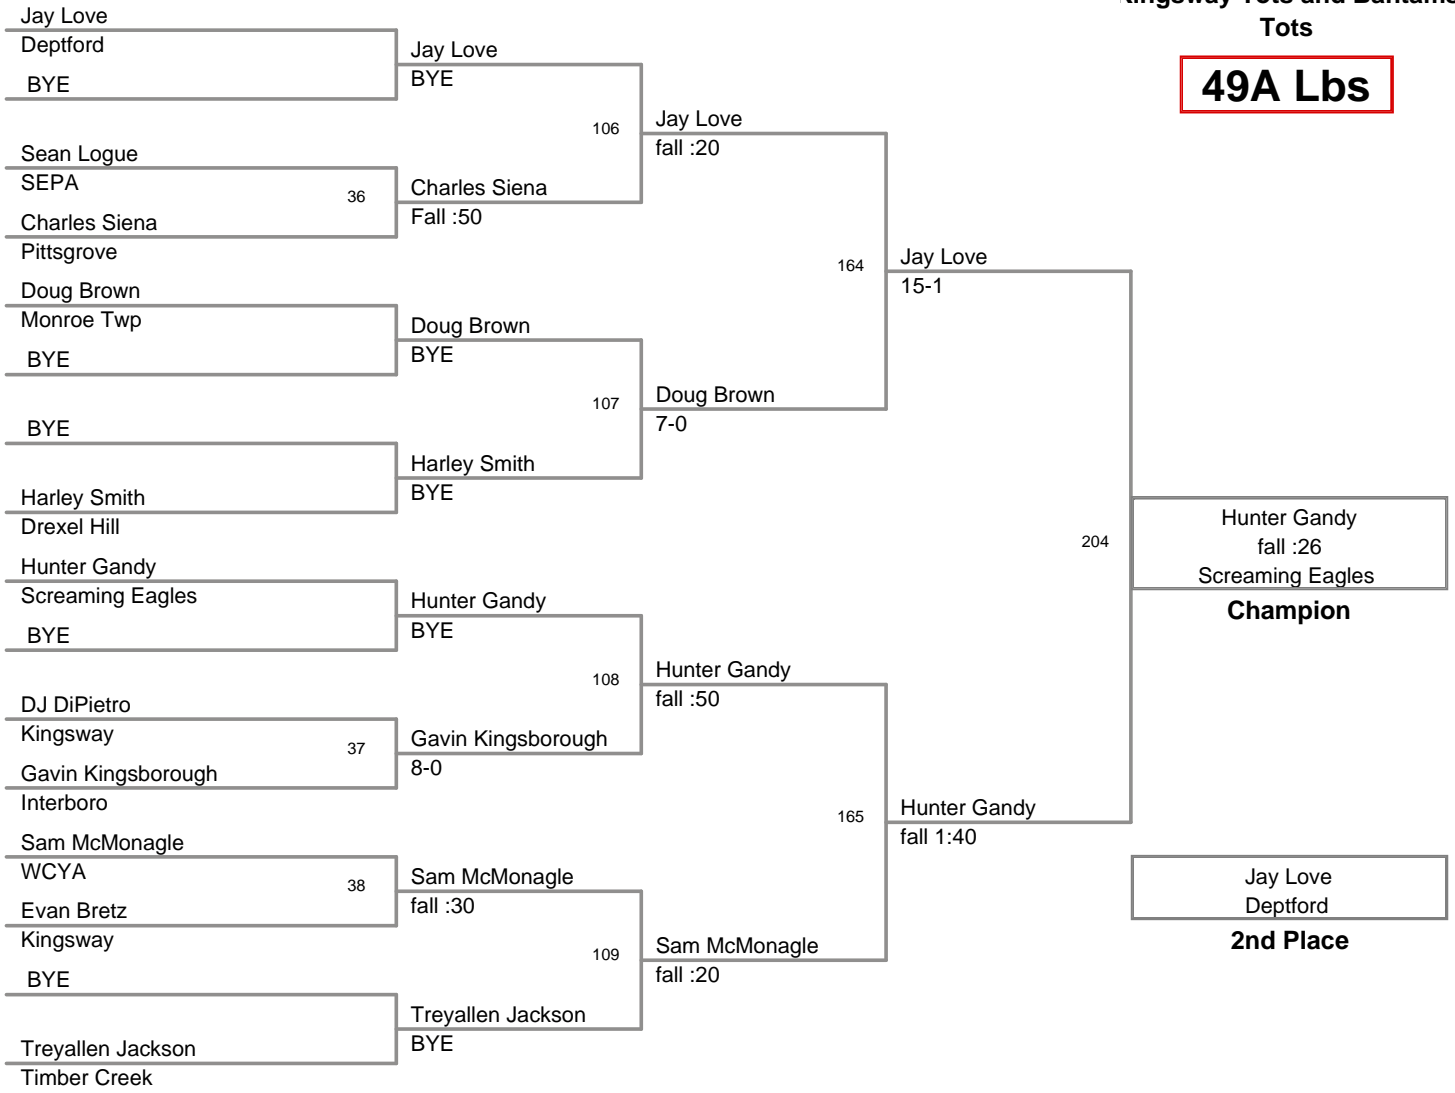

**Kingsway Tots and Bantams
Tots**

40 Lbs

**Kingsway Tots and Bantams
Tots**

44A Lbs

**Kingsway Tots and Bantams
Tots**

44B Lbs

**Kingsway Tots and Bantams
Tots**

49A Lbs

**Kingsway Tots and Bantams
Tots**

49B Lbs

**Kingsway Tots and Bantams
Tots**

54A Lbs

**Kingsway Tots and Bantams
Tots**

54B Lbs

Kingsway Tots and Bantams
Tots

59 Lbs