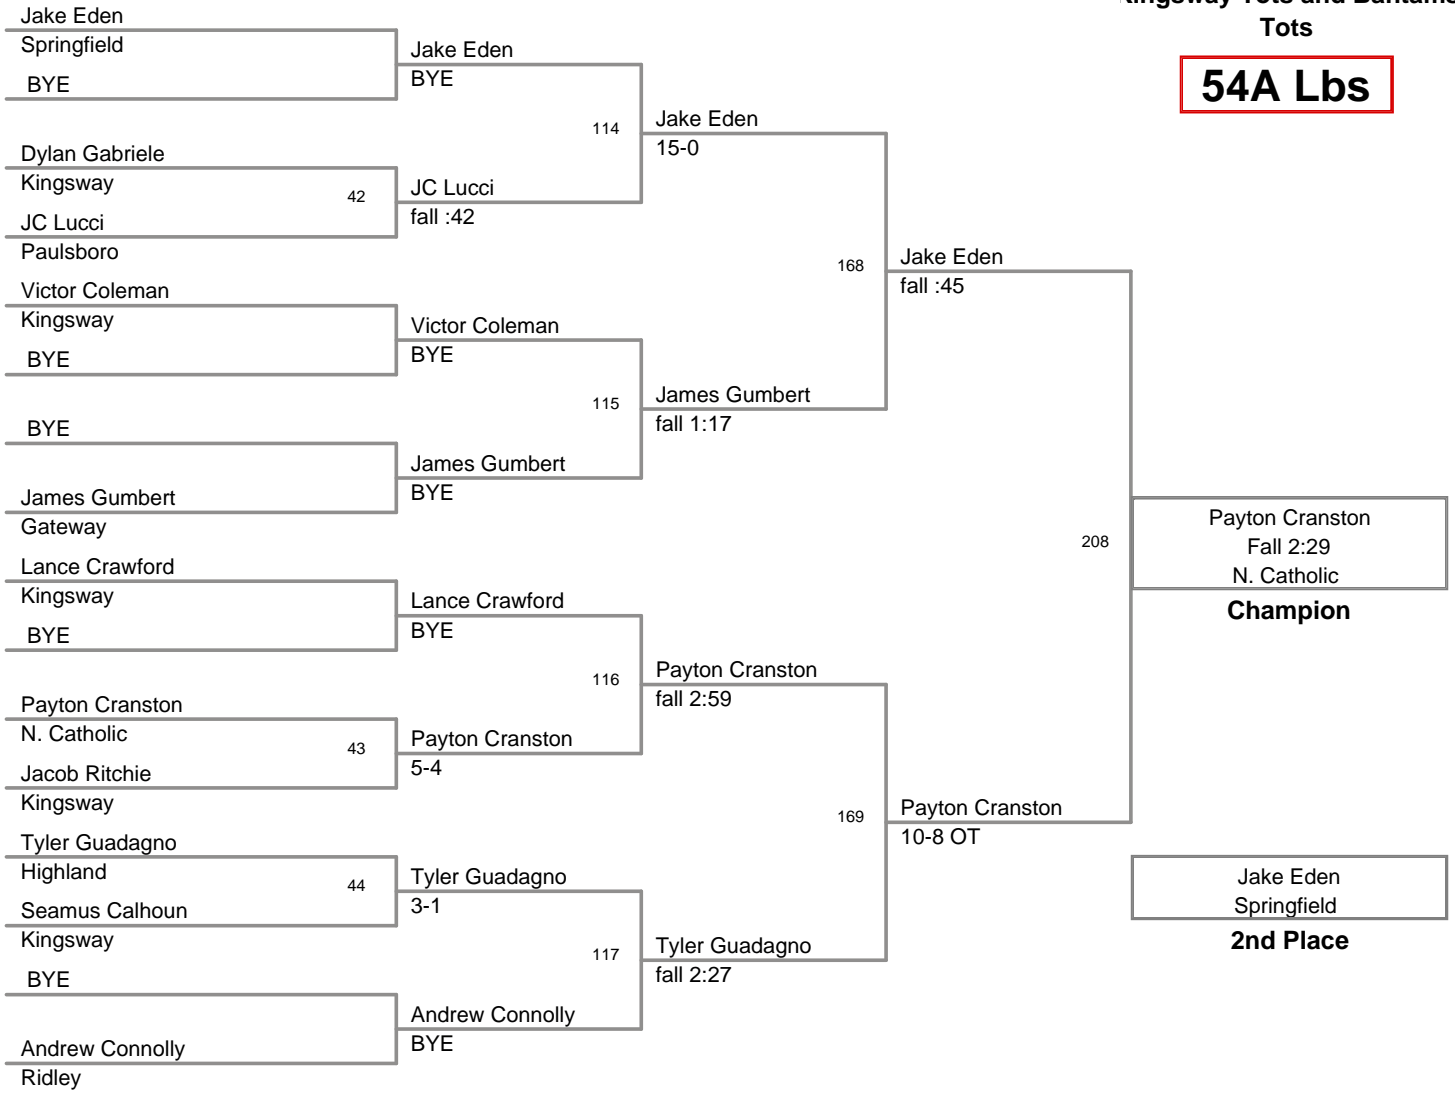

**Kingsway Tots and Bantams
Tots**

54A Lbs