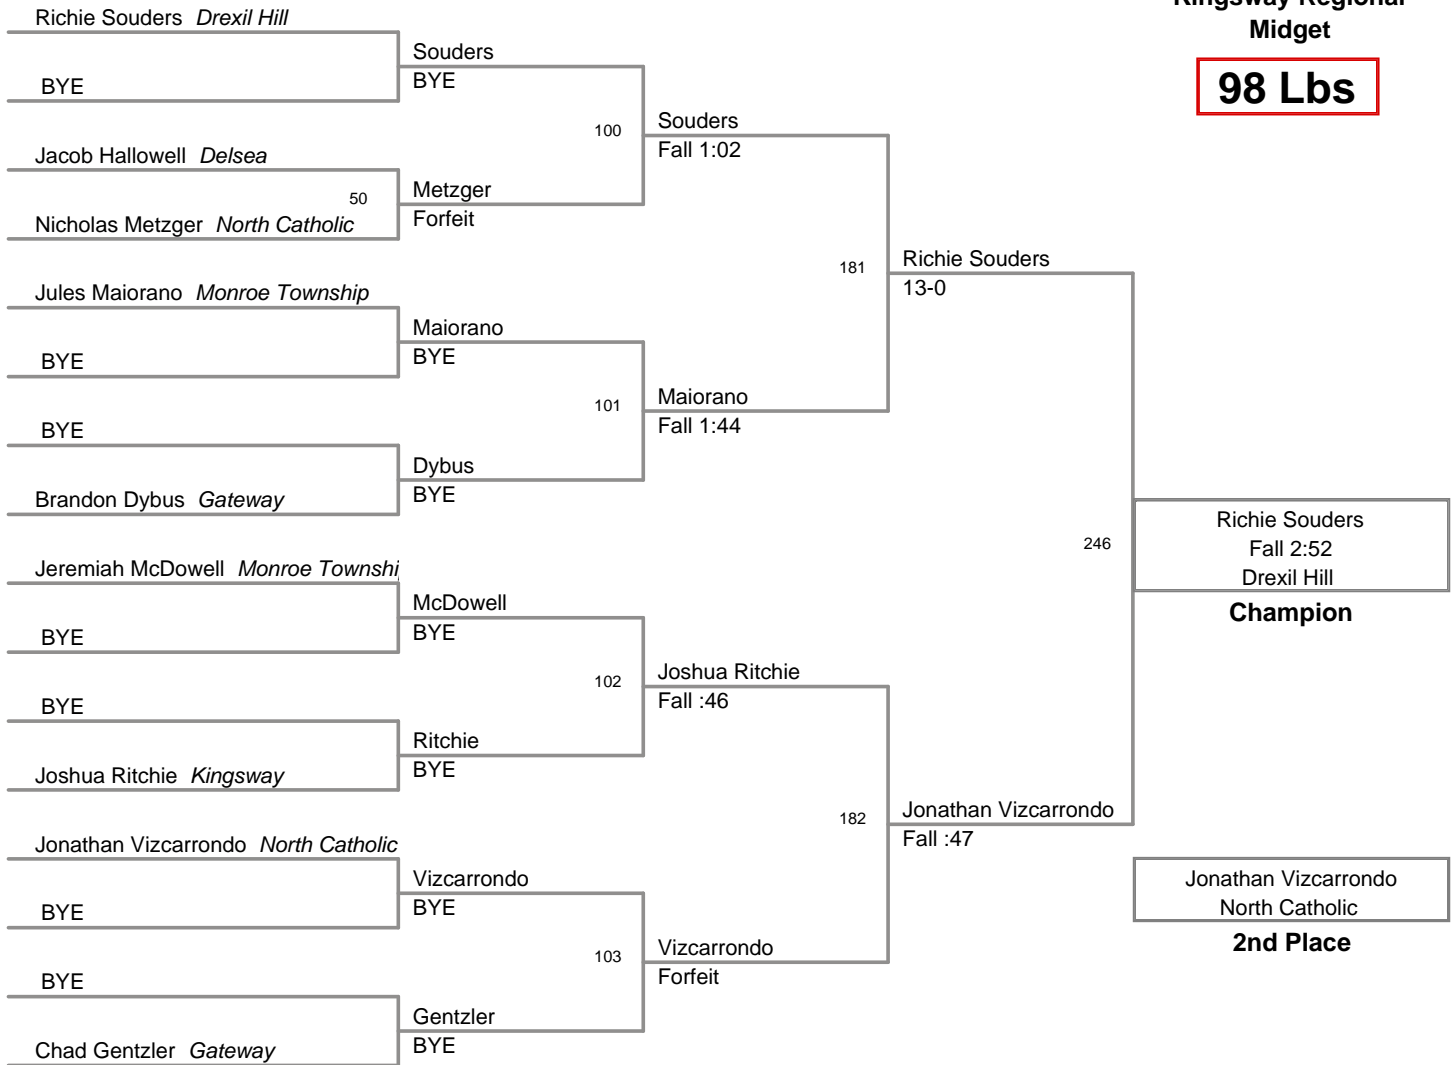

Kingsway Regional
Midget

78 Lbs

Kingsway Regional
Midget

84 Lbs

**Kingsway Regional
Midget**

91 Lbs

**Kingsway Regional
Midget**

98 Lbs